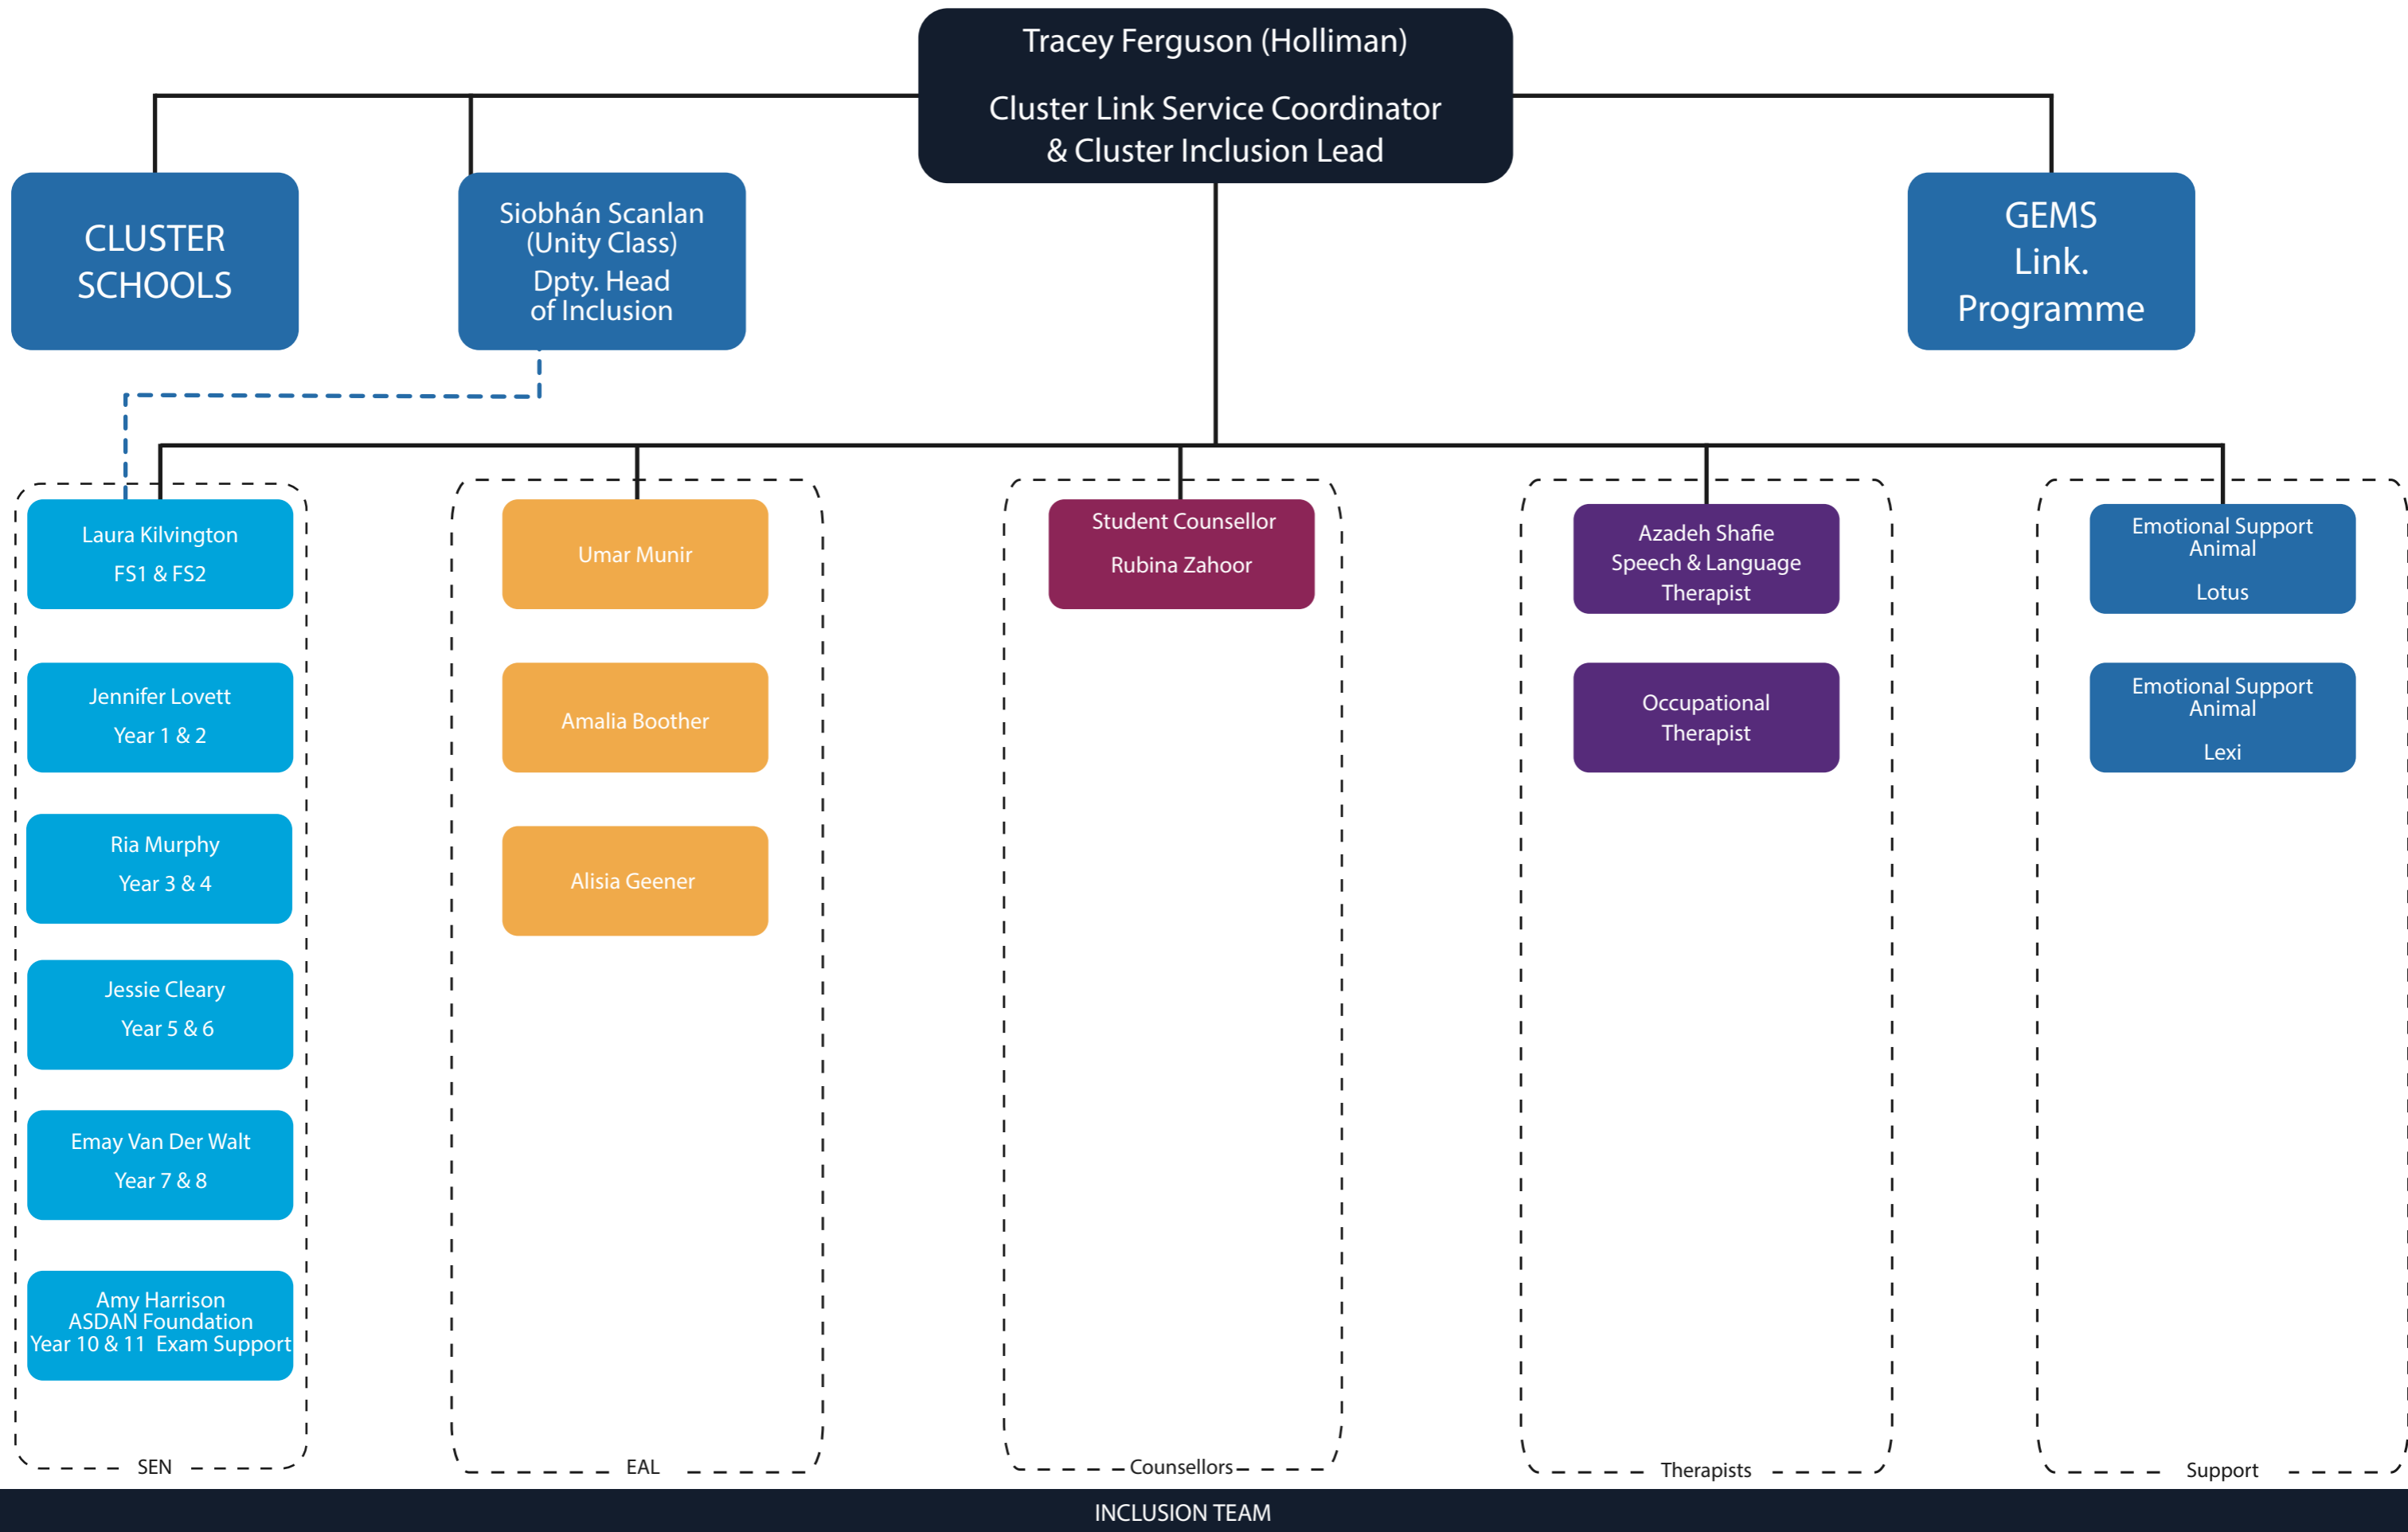

# Inclusion Organisation Chart 2022 - 2023

- Legend**
- Senior Leadership
  - SEN Teachers
  - Primary & Secondary Counsellor
  - Functional Reporting to Siobhán Scanlan
  - Middle Management
  - EAL Teachers
  - Careers & Student Counsellor
  - Therapists