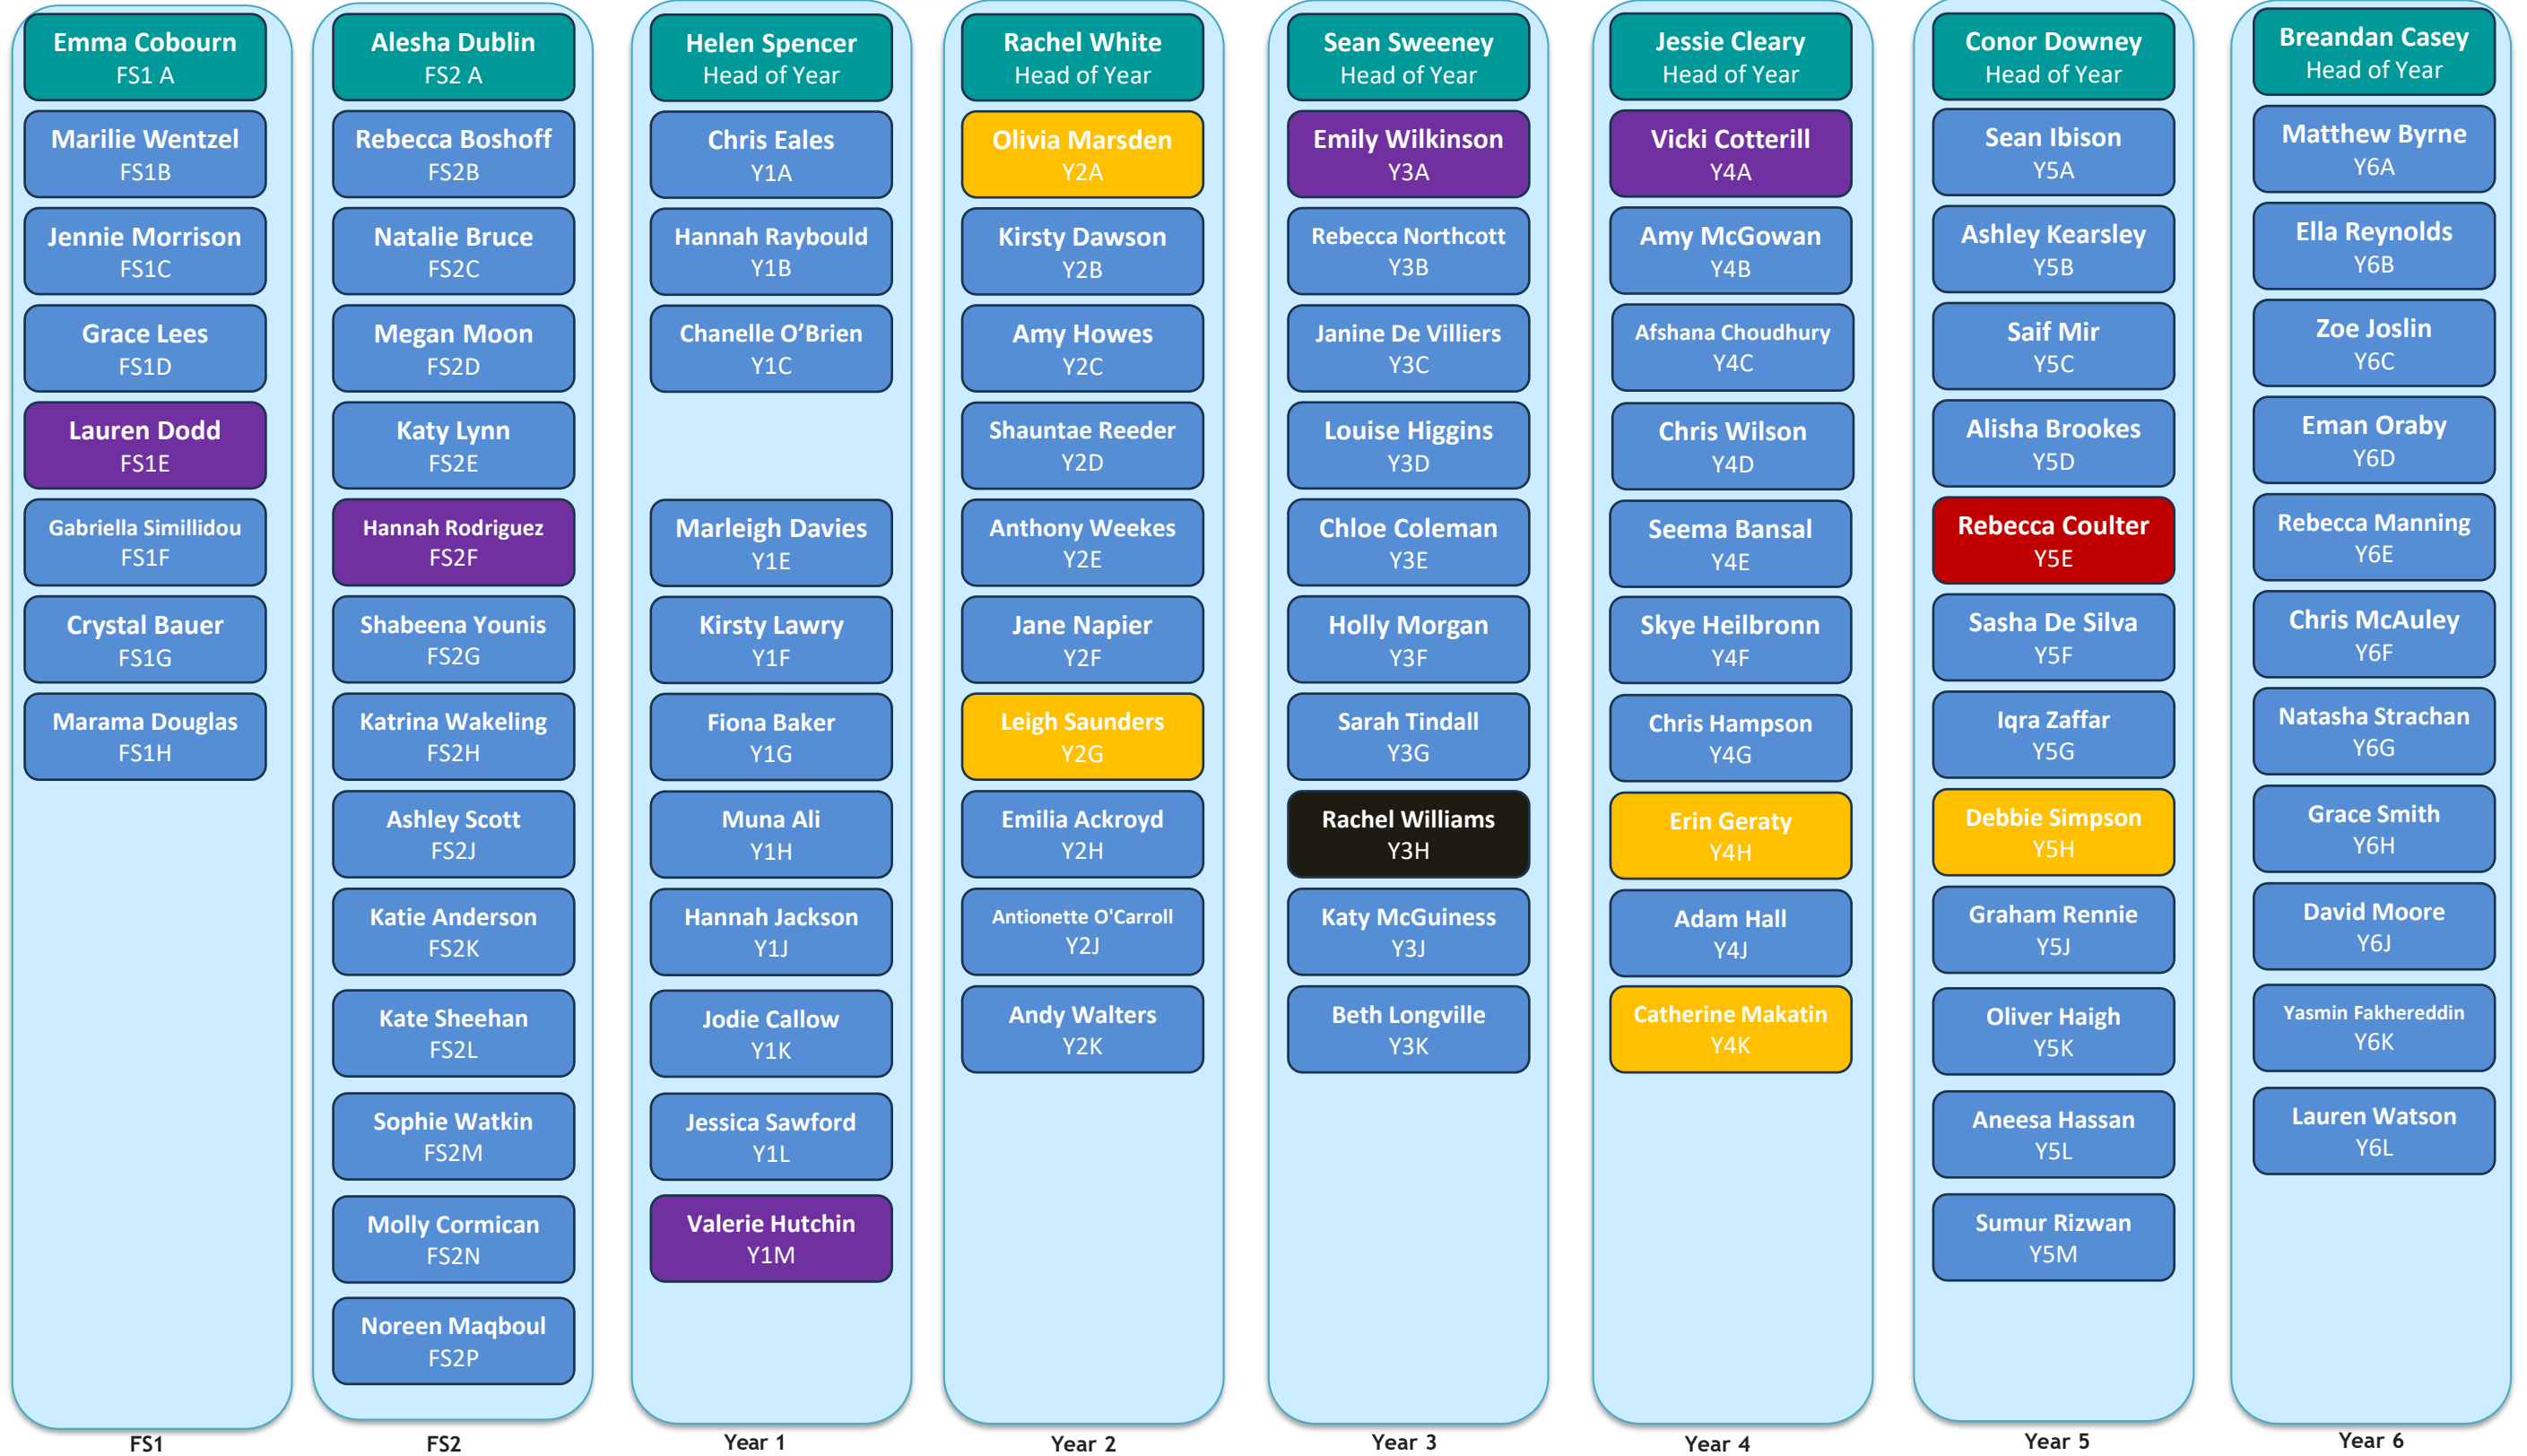

Cheryll Mae Sareño
Secretary

Gill Roberts
Primary Headteacher

Emily Shepherd
Head of Infant School

Simon Longdon
Head of Junior School

Neil Corrigan
Deputy Headteacher

Lucy Nicholls
Deputy Headteacher

Gemma Brown
Assistant Headteacher

Erin Nelson
Assistant Headteacher

Abdi Dahir
Assistant Headteacher

Brynn Cooper
Assistant Headteacher

TEACHING STAFF

Legend: Senior Leadership (Dark Blue), Head of Year (Teal), Deputy Head of Year (Purple), Head of Department (Yellow), Behaviour Leader (Red), Emirati Leader (Black), Teachers (Light Blue), Specialists (Green)